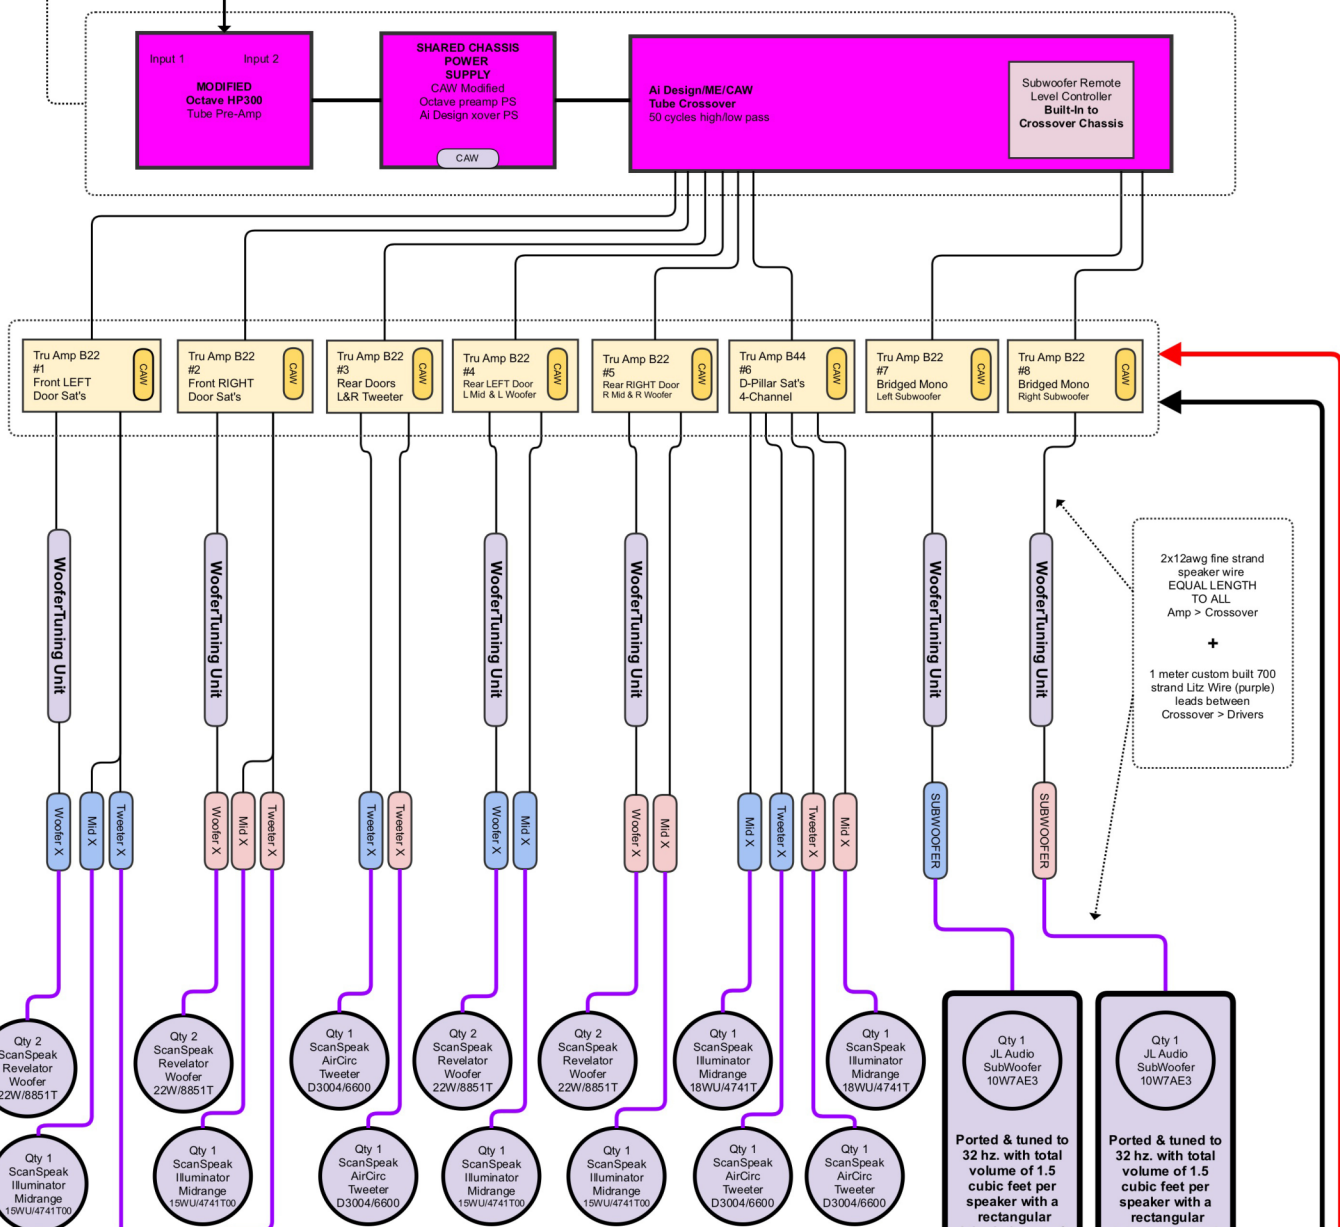

PROJECT E45

NETWORK, SOURCE & CONTROL

PRE/POWER AMPLIFICATION

SPEAKERS

POWER SUPPLY