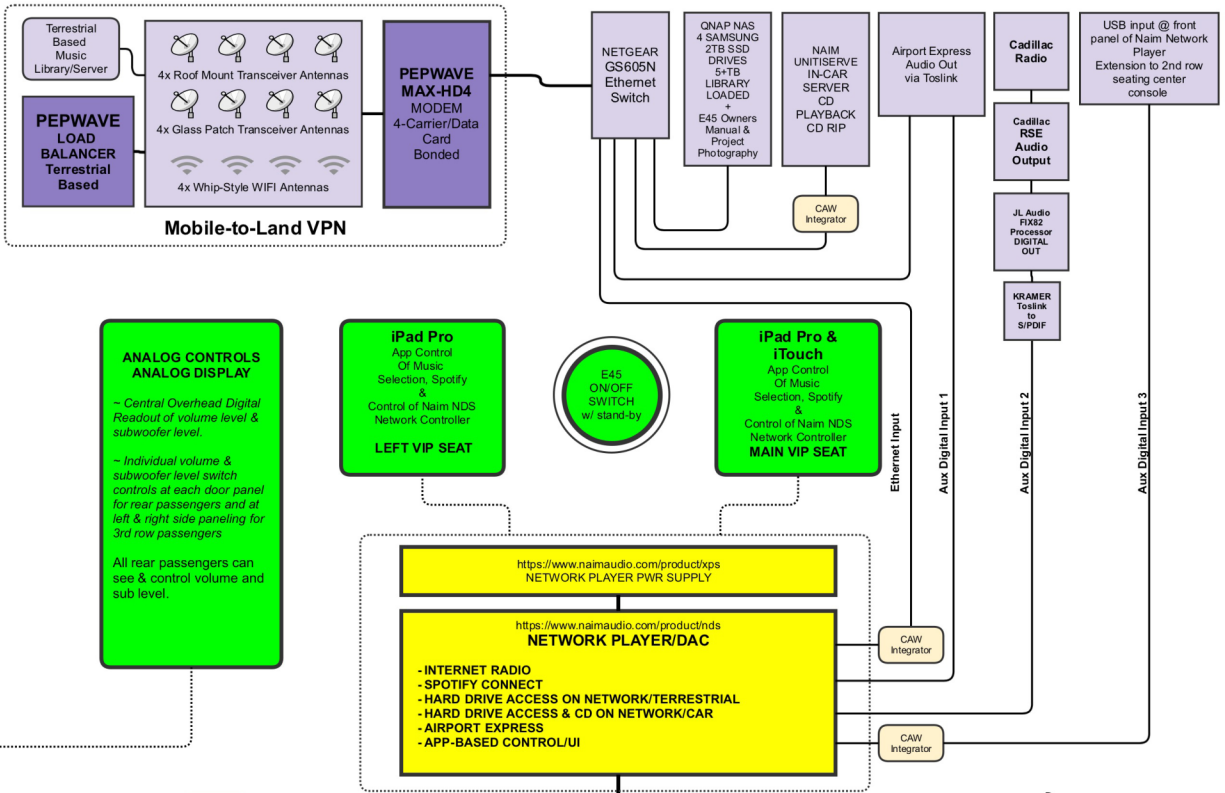

PROJECT E45

NETWORK, SOURCE & CONTROL

PRE/POWER AMPLIFICATION

SPEAKERS

POWER SUPPLY